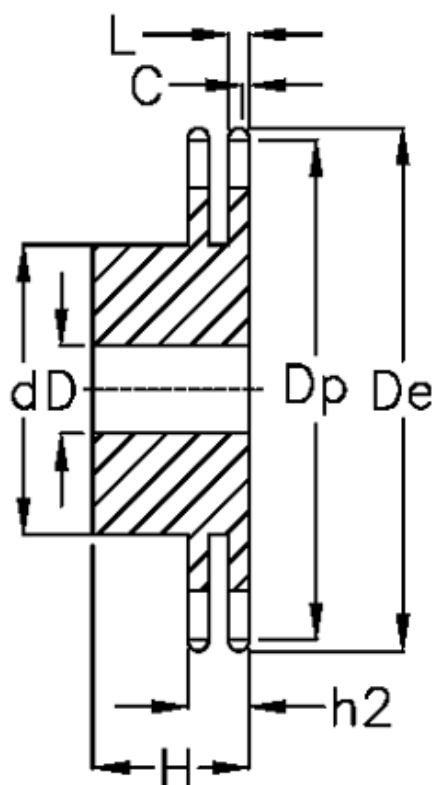

Data Sheet

Article number: 616012011036

Description: Sprocket 28 B-2 Z=36 duplex
predrilled

Measures

C = 5
d = 200
D = 30±0,5

De = 529
Dp = 510.01

For chain size = 1 3/4" x 1 1/4"

For chain type = 28 B-2

H = 120

h2 = 88.4

L = 28.8

Number of teeth = 36